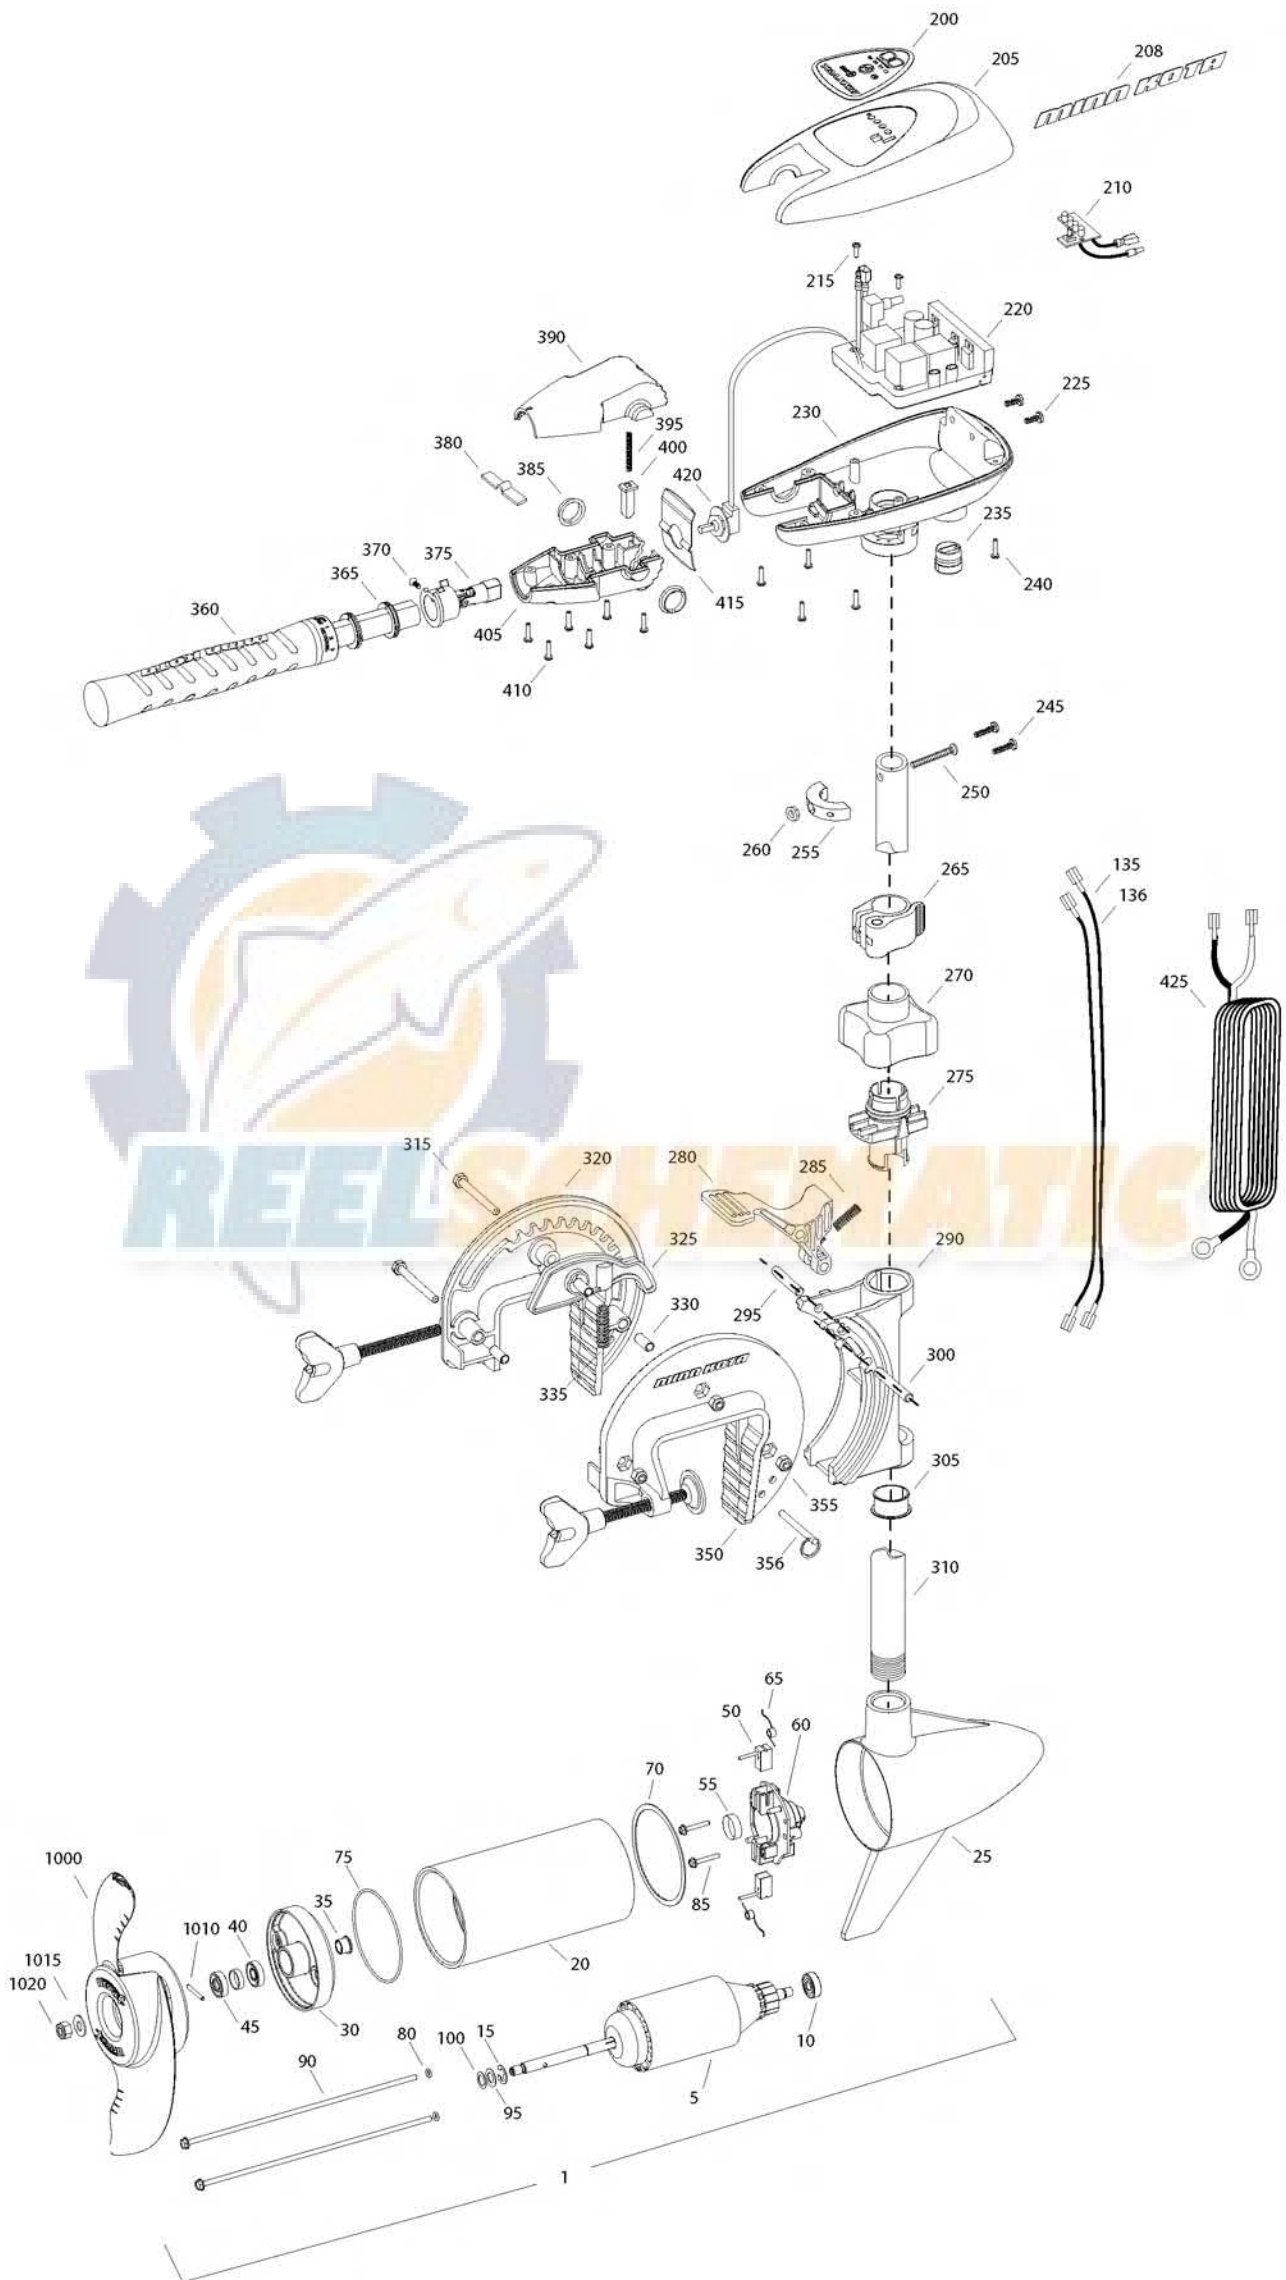

**TRAXXIS 33**  
**33 LBS THRUST**  
**12 VOLT 32 AMPS**  
**36" SHAFT**

for use with "M" serial numbers  
2-year warranty

Item	P/N	Description	Qty	Item	P/N	Description	Qty
1	2069245	12V Motor 36" FW	1	330	2067306	Bushing, dowel 1/4 x 1/2	3
5	2-100-278	Armature assembly	1	335	2062702	Spring, cam deactivator	1
10	140-010	Bearing	1	■	2881380	Clamp screw kit	2 per kit
15	788-015	Retaining ring	1	350	2771955	Bracket, left, FW	1
20	2-200-079	Center housing assembly	1	355	2263104	Nut, 1/4-20, nylock, Zinc	3
25	421-132	Brush end housing assembly	1	356	2062604	Pin, stop	1
30	2-400-187	Plain end housing assembly	1				
35	144-049	Flange bearing	1	■	2990957	Handle assy, VARS [360-410]	1
40	880-003	Seal	1	360	2990456	Grip/handle assy, VARS [360-375]	1
45	880-006	Seal with shield	1	365	2060015	Bearing, handle	2
50	188-055	Brush	2	370	2063405	Screw, #6 PFH SS	1
55	N/A			375	2884092	Yoke / spider assy, VARS	1
60	738-030	Brush plate assembly	1	380	2302742	Spring, detent, off	1
65	975-032	Brush spring	2	385	2060005	Bearing, handle pivot	2
70	701-041	O-ring, motor, front	1	390	2060900	Handle pivot, top	1
75	701-039	O-ring, motor, rear	1	395	2302745	Spring, release button	1
80	701-007	O-ring, thru-bolt	2	400	2063700	Button, release	1
85	830-001	Screw, 8-32	2	405	2060905	Handle pivot, bottom	1
90	830-078	Thru-bolt	2	410	2303412	Screw, #6 x 5/8 SS	6
95	990-067	Washer, steel	2				
100	990-070	Washer, nylatron	2	415	2062715	Spring, handle pivot	1
135	640-002	Leadwire, black	1	420	2061700	Washer, pot holder	1
136	640-102	Leadwire, red	1	425	2992523	Leadwire assy, includes [235]	1
■	2883460	Seal and O-ring Kit					
				■	1378121	Propeller kit	
200	2065659	Decal, c-box cover	1	1000	2061122	Propeller	1
205	2060295	C-box cover	1	1010	2092600	Drive pin, small	1
208	2065665	Decal - MinnKota	2	1015	2151726	Washer, prop, small	1
210	2074070	Battery meter, 12v FW	1	1020	2053101	Nut, nylock, prop, small	1
215	3043427	Screw, #8 x 7/8 SS	2				
220	2184016	Control board, 12v	1				
225	2303434	Screw, #8-30 x 5/8 SS	2				
230	2062501	Control box, VARS, FW	1				
235	2062905	Strain relief	1				
240	2303412	Screw, #6 x 5/8 SS	6				
245	2263434	Screw, #8 x 1 SS	2				
250	2383407	Screw, #10-24 x 2 SS	1				
255	2061515	Collar, c-box	1				
260	2383124	Nut, 10-24, nylock, SS	1				
265	2991521	Cam lock/depth collar assy	1				
■	2991795	Bracket assy, Composite [270-356]	1				
270	2060100	Knob, steering tension, soft	1				
275	2068400	Collet	1				
280	2064200	Lock arm	1				
285	2062701	Spring, lock arm	1				
290	2061821	Hinge	1				
295	2062602	Pin, lock, Zinc	1				
300	2062602	Pin, lock, Zinc	1				
305	2037301	Bushing, hinge	1				
310	2032052	Tube 36"	1				
315	2063500	Bolt 1/4-20 x 2 3/8", Zinc	3				
320	2771950	Bracket, right, FW	1				
325	2067905	Cam deactivator	1				